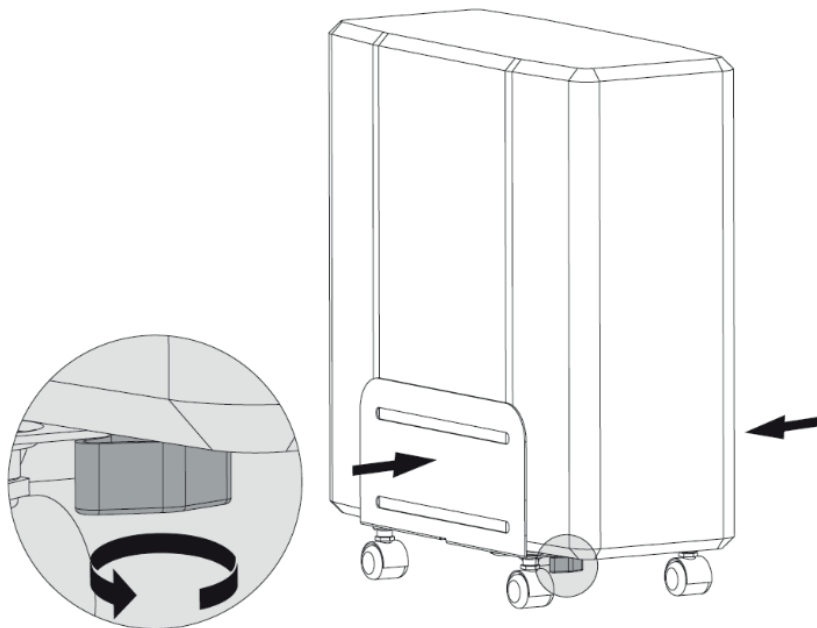

Step 1A: Install 1 x Locking Caster (E) and 1 x Caster (F) into a Side Panel (A). Repeat for the second Side Panel.

Step 1B: Tighten all the Locking Casters and Casters with the Wrench (G).

Step 2: Attach Foam Pads on the inside of the Side Panels

B (4)
Foam Pads

Remove the adhesive backing from the Foam Pad (B). Adhere 2 x Foam Pads (B) to the inside of each Side Panel (A).

Step 3: Connect the Side Panels

C (2)
Screws

D (2)
Wing Nuts

Overlap the Side Panels (A) and align the screw holes with the track. Use the Screws (C) and Wing Nuts (D) to connect the Side Panels. Do not tighten.

Step 4: Adjust the Side Panels to the width of the computer

Adjust the Side Panels to be wider than your computer. Carefully set your computer on the stand.

Step 5: Secure the compute

Adjust the side panels to touch the sides of the computer. Tighten the Wing Nuts (D) to secure the computer.