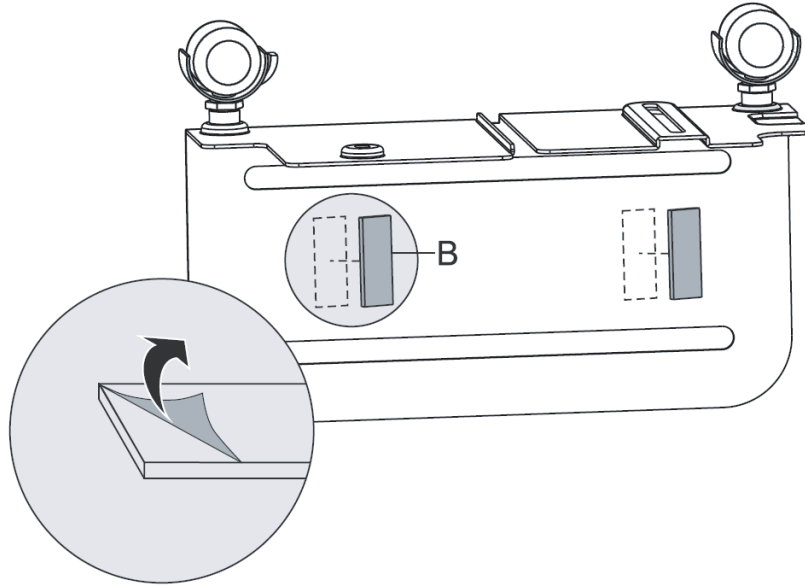

F (2)
Casters

G (1)
Wrench

Assembly & Installation

STEP 1: Install the Casters

A (2)
Side Panels

E (2)
Locking
Casters

F (2)
Casters

G (1)
Wrench

Step 1A: Install 1 x Locking Caster (E) and 1 x Caster (F) into a Side Panel (A). Repeat for the second Side Panel.

Step 1B: Tighten all the Locking Casters and Casters with the Wrench (G).

Step 2: Attach Foam Pads on the inside of the Side Panels

B (4)
Foam Pads

Remove the adhesive backing from the Foam Pad (B). Adhere 2 x Foam Pads (B) to the inside of each Side Panel (A).

Step 3: Connect the Side Panels

C (2)
Screws

D (2)
Wing Nuts

Overlap the Side Panels (A) and align the screw holes with the track. Use the Screws (C) and Wing Nuts (D) to connect the Side Panels. Do not tighten.