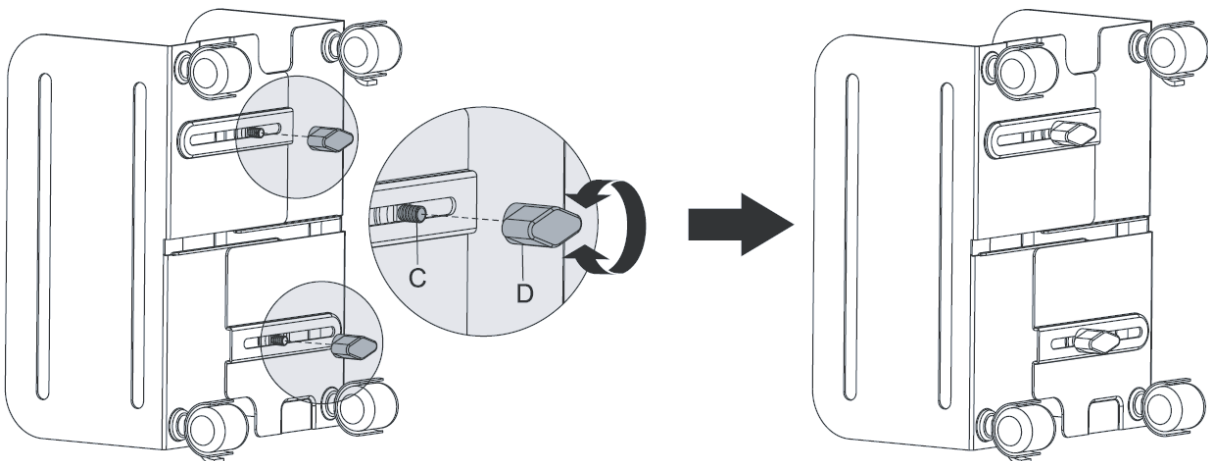

Step 1A: Install 1 x Locking Caster (E) and 1 x Caster (F) into a Side Panel (A). Repeat for the second Side Panel.

Step 1B: Tighten all the Locking Casters and Casters with the Wrench (G).

Step 2: Attach Foam Pads on the inside of the Side Panels

B (4)
Foam Pads

Remove the adhesive backing from the Foam Pad (B). Adhere 2 x Foam Pads (B) to the inside of each Side Panel (A).

Step 3: Connect the Side Panels

C (2)
Screws

D (2)
Wing Nuts

Overlap the Side Panels (A) and align the screw holes with the track. Use the Screws (C) and Wing Nuts (D) to connect the Side Panels. Do not tighten.

Step 4: Adjust the Side Panels to the width of the computer

Adjust the Side Panels to be wider than your computer. Carefully set your computer on the stand.

Step 5: Secure the compute

Adjust the side panels to touch the sides of the computer. Tighten the Wing Nuts (D) to secure the computer.