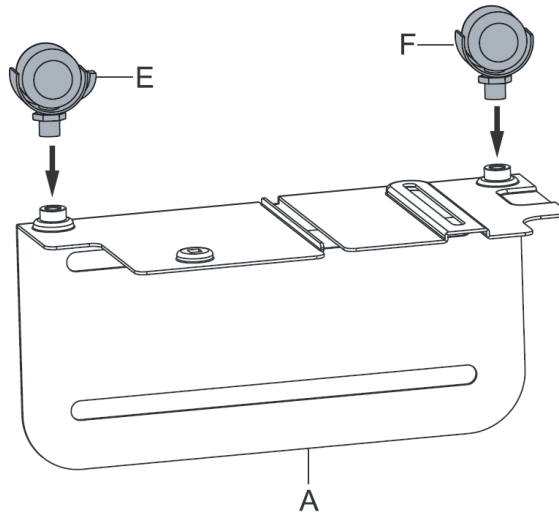

F (2)
Casters

G (1)
Wrench

Assembly & Installation

STEP 1: Install the Casters

A (2)
Side Panels

E (2)
Locking
Casters

F (2)
Casters

G (1)
Wrench

Step 1A: Install 1 x Locking Caster (E) and 1 x Caster (F) into a Side Panel (A). Repeat for the second Side Panel.

Step 1B: Tighten all the Locking Casters and Casters with the Wrench (G).

Step 2: Attach Foam Pads on the inside of the Side Panels

B (4)
Foam Pads

Remove the adhesive backing from the Foam Pad (B). Adhere 2 x Foam Pads (B) to the inside of each Side Panel (A).

Step 3: Connect the Side Panels

C (2)
Screws

D (2)
Wing Nuts

Overlap the Side Panels (A) and align the screw holes with the track. Use the Screws (C) and Wing Nuts (D) to connect the Side Panels. Do not tighten.