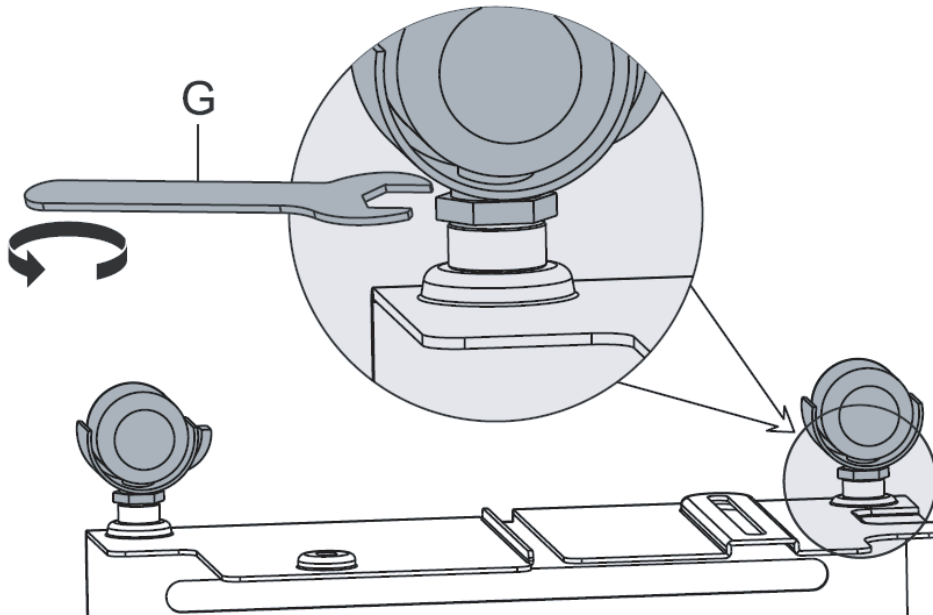

F (2)
Casters

G (1)
Wrench

Assembly & Installation

STEP 1: Install the Casters

A (2)
Side Panels

E (2)
Locking
Casters

F (2)
Casters

G (1)
Wrench

Step 1A: Install 1 x Locking Caster (E) and 1 x Caster (F) into a Side Panel (A). Repeat for the second Side Panel.

Step 1B: Tighten all the Locking Casters and Casters with the Wrench (G).

Step 2: Attach Foam Pads on the inside of the Side Panels

B (4)
Foam Pads

Remove the adhesive backing from the Foam Pad (B). Adhere 2 x Foam Pads (B) to the inside of each Side Panel (A).

Step 3: Connect the Side Panels

C (2)
Screws

D (2)
Wing Nuts

Overlap the Side Panels (A) and align the screw holes with the track. Use the Screws (C) and Wing Nuts (D) to connect the Side Panels. Do not tighten.