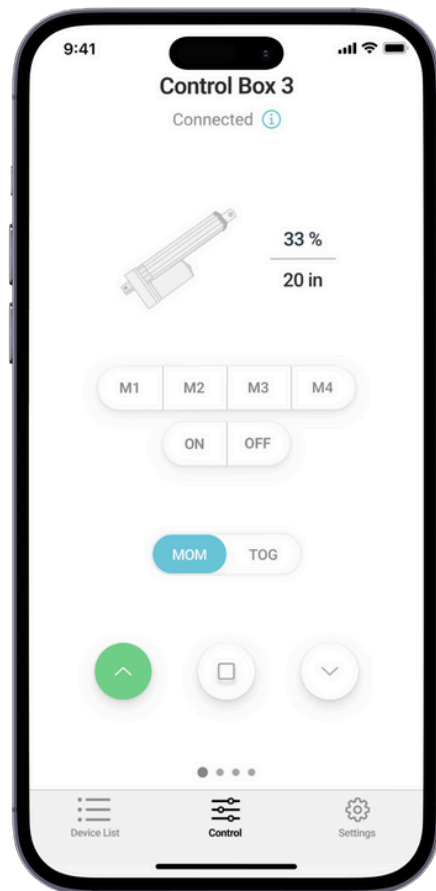

ULTIMATE WIRELESS CONTROL SETUP FOR LINEAR MOTION SOLUTIONS

The Progressive Motion app gives you complete remote control of your linear motion systems with just a few taps. Adjust heights, store memory positions, and more – all from the convenience of your smartphone.

1 Progressive Motion App